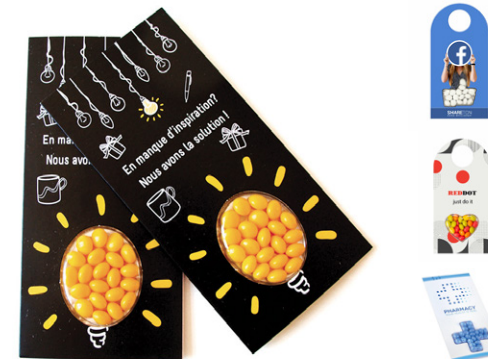

MINI SWEETS

SWE-104 - SLIDE BOX

Personalised box filled with mini sweets 15 g. (mint or fruit flavour).

SIZE: 62 x 25 x 25 mm

MOQ: 500 pieces - SHELF LIFE: 12 m

SWE-117 - PLEXI CLIP BOX

25 g fruit pastilles in a transparent clip box with a personalised label.

SIZE: 57 x 40 x 15 mm

MOQ: 1.000 pieces - SHELF LIFE: 24 m

BLISTER

SWE-109 - MINI SWEETS 18 BLISTER

Personalised box filled with 18 mini sweets in a blister.

SIZE: 55 x 60 x 15 mm

MOQ: 1.000 pieces - SHELF LIFE: 12 m

SWE-076 - PLEXI CLIP BOX

Personalised blister card filled with fruit or mint pastilles.

Available in different shapes.

SIZE: 57 x 40 x 15 mm

MOQ: 1.000 pieces - SHELF LIFE: 24 m

BISCUITS
BISCUITS
BISCUITS

***“A delicious
accompaniment
to your coffee or tea.”***

Oat- and cereal biscuits, made from 100% natural organic ingredients.

BIS-008 - SINGLE FLOWPACK LILALOU

Personalised flowpack filled with 1 healthy biscuit of Lilalou (5,1 G).
Available in different flavours.
SIZE: 80 x 45 mm
MOQ: 5.000 pieces - SHELF LIFE: 6m.