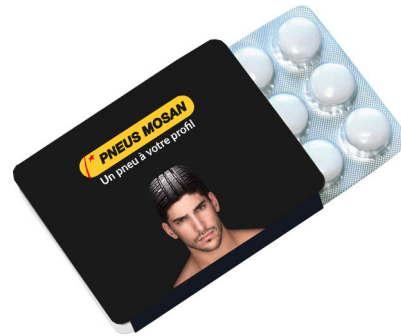

MIN-051 - **MENTOS GUM®BLISTER**
Chewing gum blister pack with 12 pieces Mentos Gum®
SIZE: 90 x 68 x 9 mm
MOQ: 250 pieces - SHELF LIFE: 24 m