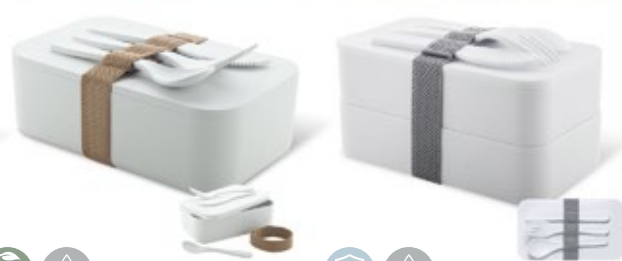

PLA 1000 ML

Planche AP800447

Lunch box in PLA plastic with cutlery set (fork, spoon and knife) and RPET polyester elastic strap, 1000 ml. BPA-free, 100% compostable PLA. **Size:** 191×116×66 mm
Printing: P2(2), S2(2), UVC(FC)

+ 1400 ML

Ayam AP721817-01

Lunch box in antibacterial plastic with cutlery set (fork, spoon and knife) and elastic strap. With 2 compartments of 700 ml capacity each. ISO 22196 compliant. **Size:** 187×121×106 mm
Printing: P2(2), S2(2), UVC(FC)