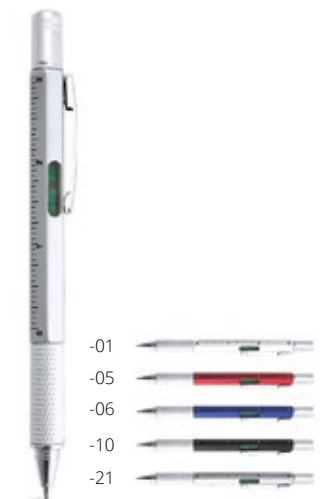

7 CM

Handy AP845164

5in1 plastic ballpoint and touch screen pen with mobile holder, ruler, screen cleaner, screwdriver function. With blue refill. **Size:** ø13×157 mm **Printing:** P1(2)

7 CM

Fixpen AP741722