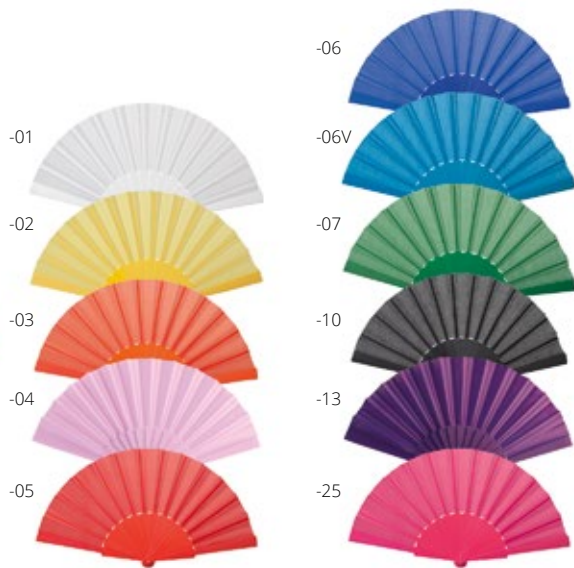

Faros AP721478-01

RPET polyester hand fan with wooden ribs. In kraft paper box. Size: 425x230 mm
Printing: E1, P1(2)