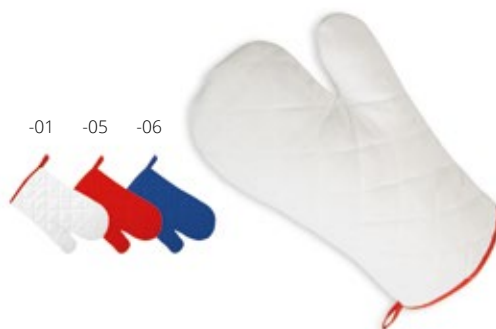

-01 -05 -06

Challah AP761202

Coloured cotton oven mitt, 1 pc. **Size:** 180×285 mm **Printing:** TA(8), DTA(FC)