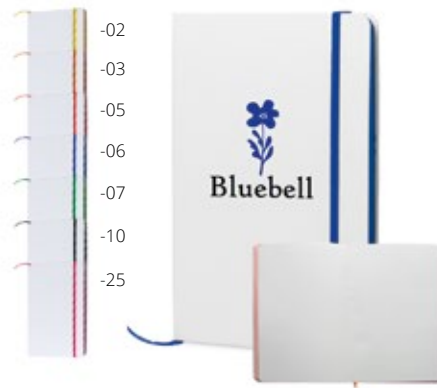

Prunus A6 AP781197

Recycled cardboard covered notebook with 100 blank sheets, coloured bookmark and rubber strap. **Size:** 95×145×15 mm **Printing:** P1(4), S1(2), UVB(FC), OP(FC)

Prunus A5 AP781196

Recycled cardboard covered notebook with 100 blank sheets, coloured bookmark and rubber strap. **Size:** 147×210×15 mm **Printing:** P1(4), S1(2), UVB(FC), OP(FC)

Ginkgo AP721879

Recycled cardboard covered notebook with 60 blank sheets and coloured rubber strap, A5 size. Including wheat straw plastic ballpoint pen with blue refill. **Size:** 150×210×6 mm **Printing:** P2(2), S1(1), OP(FC)

Pendula A6 AP741148

White carton covered notebook with 80 blank sheets and coloured rubber strap. A6 size. **Size:** 90×140×13 mm **Printing:** P1(4), S1(2), UVB(FC)

Pendula A5 AP781782

Paper covered notebook with 100 blank sheets and coloured rubber strap and matching colour side, A5. **Size:** 147×210×15 mm **Printing:** P1(4), S1(2), UVB(FC)

Carya AP791336

Recycled paper notebook with 60 lined sheets. **Size:** 75×102×8 mm **Printing:** P1(4), UVB(FC), OP(FC)