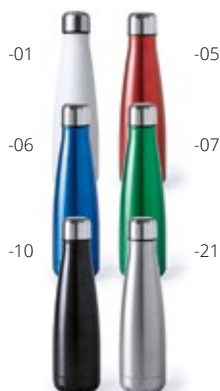

Klossip AP781926

Stainless steel bottle with contrasting cap, 630 ml. **Size:** ø70×260 mm
Printing: RS2(1), RUV(FC), ER1, E3, P3(2)

Suffil AP722812

Stainless steel bottle with rubberized finish, 790 ml. **Size:** ø74×257 mm
Printing: RS2(1), ER1, E3, P3(1)

Rissip AP722813

Stainless steel bottle with carry lid, 600 ml. **Size:** ø68×211 mm
Printing: RS2(1), RUV(FC), ER1, E3, P3(2)

Blussi AP722504

Stainless steel bottle, 800 ml. **Size:** ø73×225 mm
Printing: RS2(1), RUV(FC), ER1, E3, P3(2)