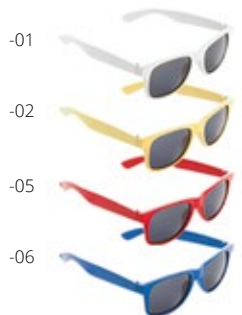

Chicama AP791611

Fashionable, plastic sunglasses for children. With UV 400 protection. **Printing:** P1(4), VF(FC)