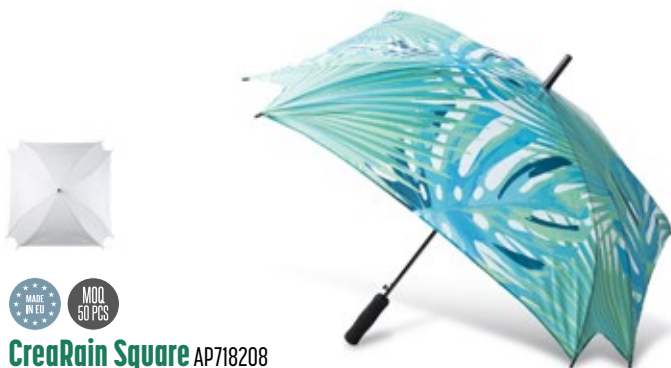

CreaRain Square AP718208

Custom made, square shaped automatic umbrella with metal shaft, fibreglass ribs and EVA handle. 190T pongee. With sublimation printed graphics. MOQ: 50 pcs. **Size:** 850×850×830 mm **Printing:** FP-SU(FC)