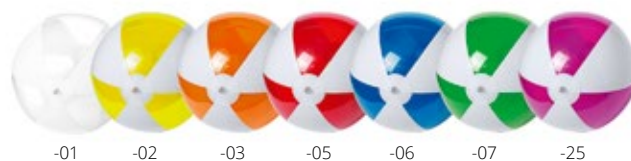

Byron AP781730

6 panels beach ball with solid white and transparent colour panels, PVC. Deflated size: 370 mm. **Size:** ø280 mm
Printing: TA(8), DTA(FC), S1(1)