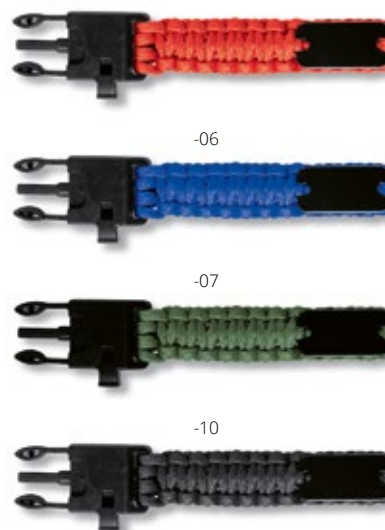

Peary AP721473

Multifunctional survival bracelet in nylon paracord with compass, whistle and flint fire starter. **Size:** 255×34×11 mm **Printing:** E1, P2(2)