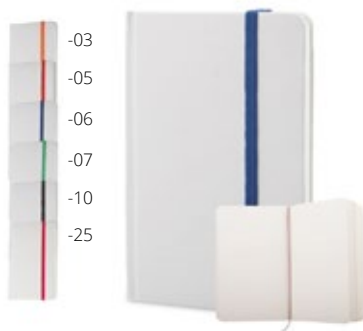

Pendula A6 AP741148

White carton covered notebook with 80 blank sheets and coloured rubber strap. A6 size. **Size:** 90×140×13 mm **Printing:** P1(4), S1(2), UVB(FC)