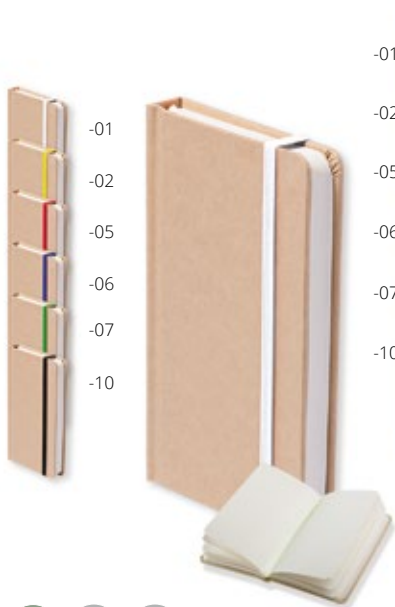

Prunus A6 AP781197

Recycled cardboard covered notebook with 100 blank sheets, coloured bookmark and rubber strap. **Size:** 95×145×15 mm **Printing:** P1(4), S1(2), UVB(FC), OP(FC)

Prunus A5 AP781196

Recycled cardboard covered notebook with 100 blank sheets, coloured bookmark and rubber strap. **Size:** 147×210×15 mm **Printing:** P1(4), S1(2), UVB(FC), OP(FC)

Ginkgo AP721879

Recycled cardboard covered notebook with 60 blank sheets and coloured rubber strap, A5 size. Including wheat straw plastic ballpoint pen with blue refill. **Size:** 150×210×6 mm **Printing:** P2(2), S1(1), OP(FC)

Pendula A6 AP741148

White carton covered notebook with 80 blank sheets and coloured rubber strap. A6 size. **Size:** 90×140×13 mm **Printing:** P1(4), S1(2), UVB(FC)

Pendula A5 AP781782

Paper covered notebook with 100 blank sheets and coloured rubber strap and matching colour side, A5. **Size:** 147×210×15 mm **Printing:** P1(4), S1(2), UVB(FC)

Carya AP791336

Recycled paper notebook with 60 lined sheets. **Size:** 75×102×8 mm **Printing:** P1(4), UVB(FC), OP(FC)