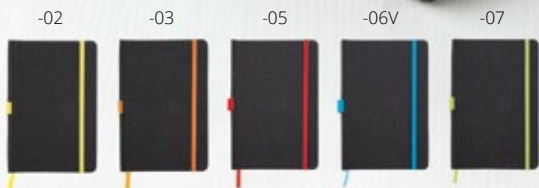

Gabbro A6 AP844038

Textured PU leather covered notebook with rubber strap and 80 lined sheets. A6 size. **Size:** 90×140×15 mm **Printing:** S1(2), TB(8), DTB(FC)

Gabbro A5 AP844039

Textured PU leather covered notebook with rubber strap and 80 lined sheets. A5 size. **Size:** 140×210×15 mm **Printing:** S1(2), TB(8), DTB(FC)

Andesite AP810439

Textured PU leather covered notebook with matching bookmark, rubber band and pen holder. 96 lined sheets, A5 size. **Size:** 140×210 mm **Printing:** S1(2), TB(8), DTB(FC)