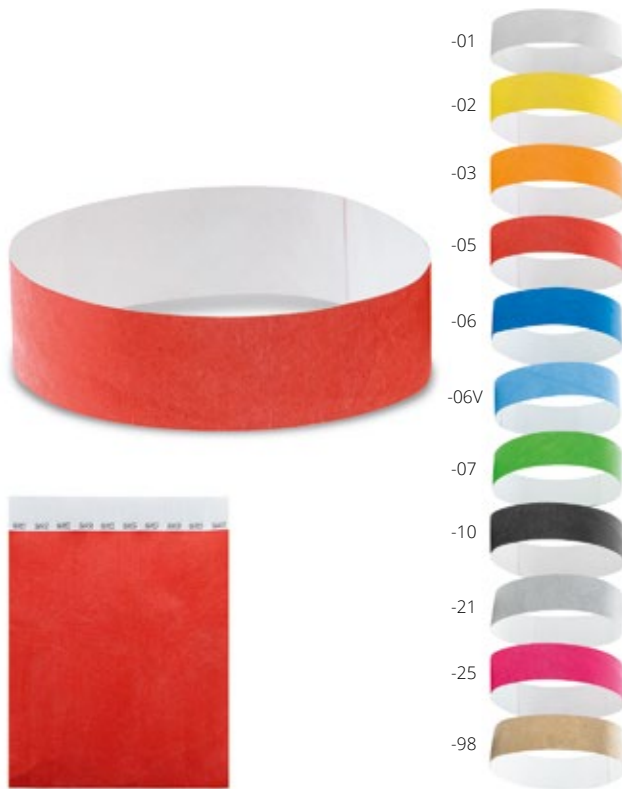

Wristvek AP717018

One sheet of 19 mm wide tyvek writsbands (10 pcs) with adhesive security closure and unique numbering. **Size:** 190×255 mm **Printing:** S0(2)

Eventify AP761108

Plastic wristband with press button, disposable. **Size:** 243×20 mm **Printing:** P1(1)