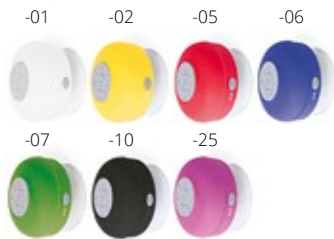

Meshfi AP864092-77

Bluetooth speaker in plastic housing with polyester speaker cloth and built-in rechargeable battery (250 mAh). Including USB charger cable. **Size:** 115×77×40 mm **Printing:** P3(1), VS(FC)

Abyss AP741915

Splashproof (IPX4 protection) bluetooth speaker with rubber-coated housing and large suction cup. With hands-free call function and built-in rechargeable battery. Including USB charger cable. **Size:** ø85×55 mm **Printing:** VS(FC)