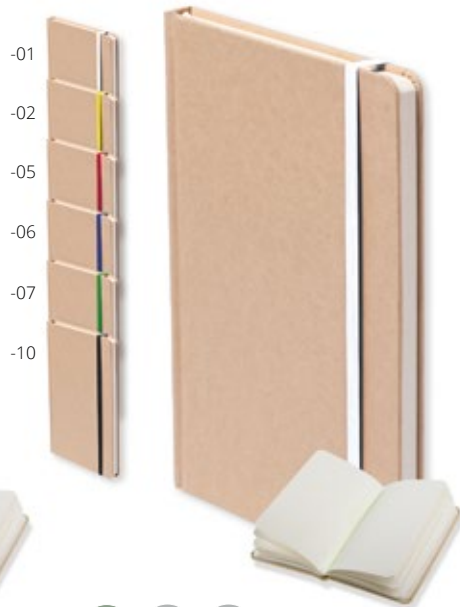

Prunus A6 AP781197

Recycled cardboard covered notebook with 100 blank sheets, coloured bookmark and rubber strap. **Size:** 95×145×15 mm **Printing:** P1(4), S1(2), UVB(FC), OP(FC)