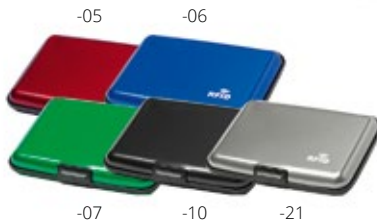

Size: 400×270×30 mm **Printing:** TC(8), DTC(FC)

Koruna AP781144-10

RFID blocking, PU leather credit card holder for 8 cards. **Size:** 82×117×15 mm **Printing:** P2(1), O1

Cardox AP781513

Aluminium, RFID protected card holder with 6 compartments. **Size:** 110×75×20 mm **Printing:** E1, P2(4), DO4(FC)