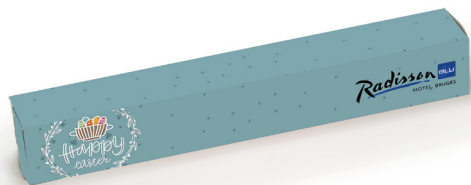

EASTER BAR BOX

EAS-157 · EASTER BAR BOX MEDIUM

Personalised cardboard rectangular box, filled with 8 Leonidas chocolate Easter eggs.

SIZE: 180 x 30 x 30 mm

MOQ: 100 pieces - SHELF LIFE: 12 m